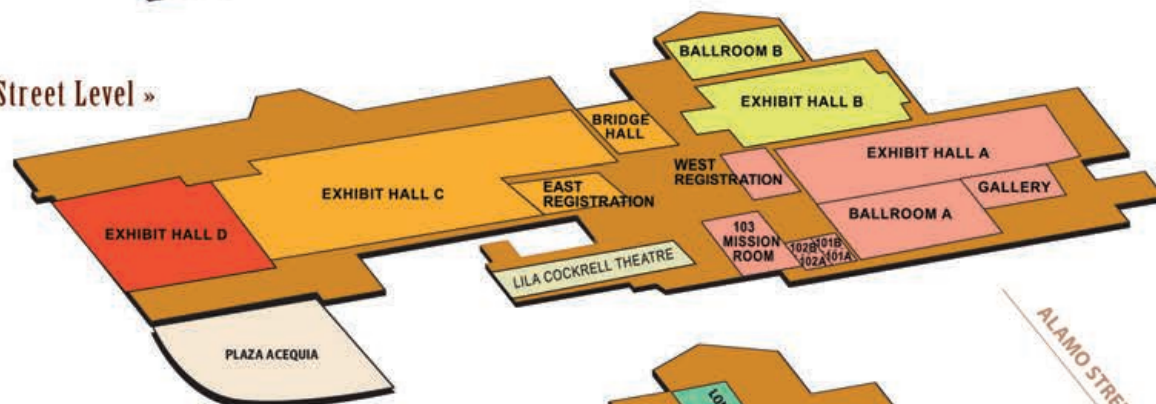

Street Level »