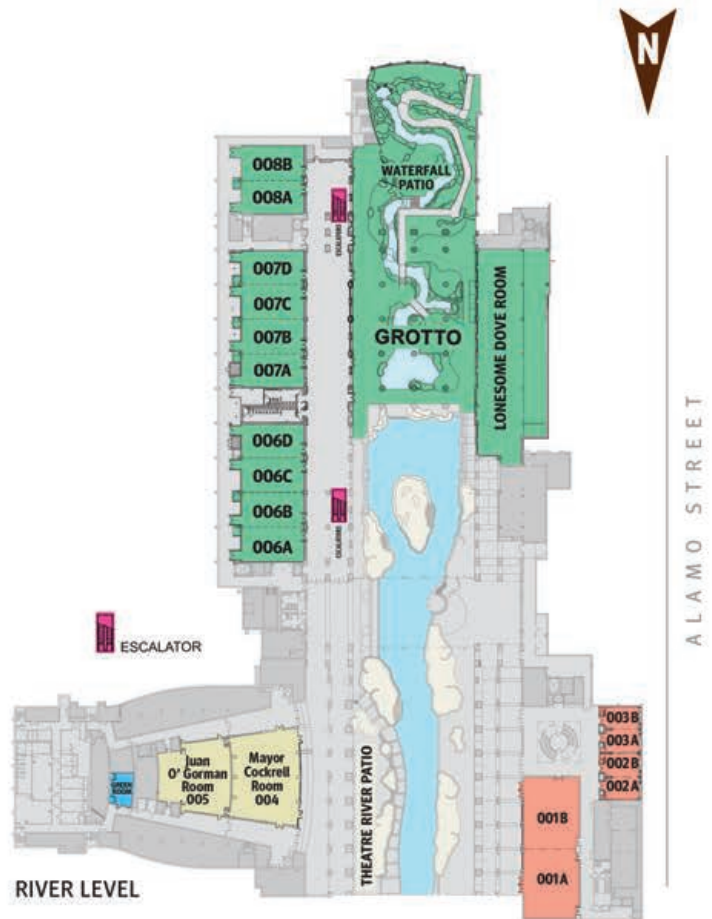

RIVER LEVEL