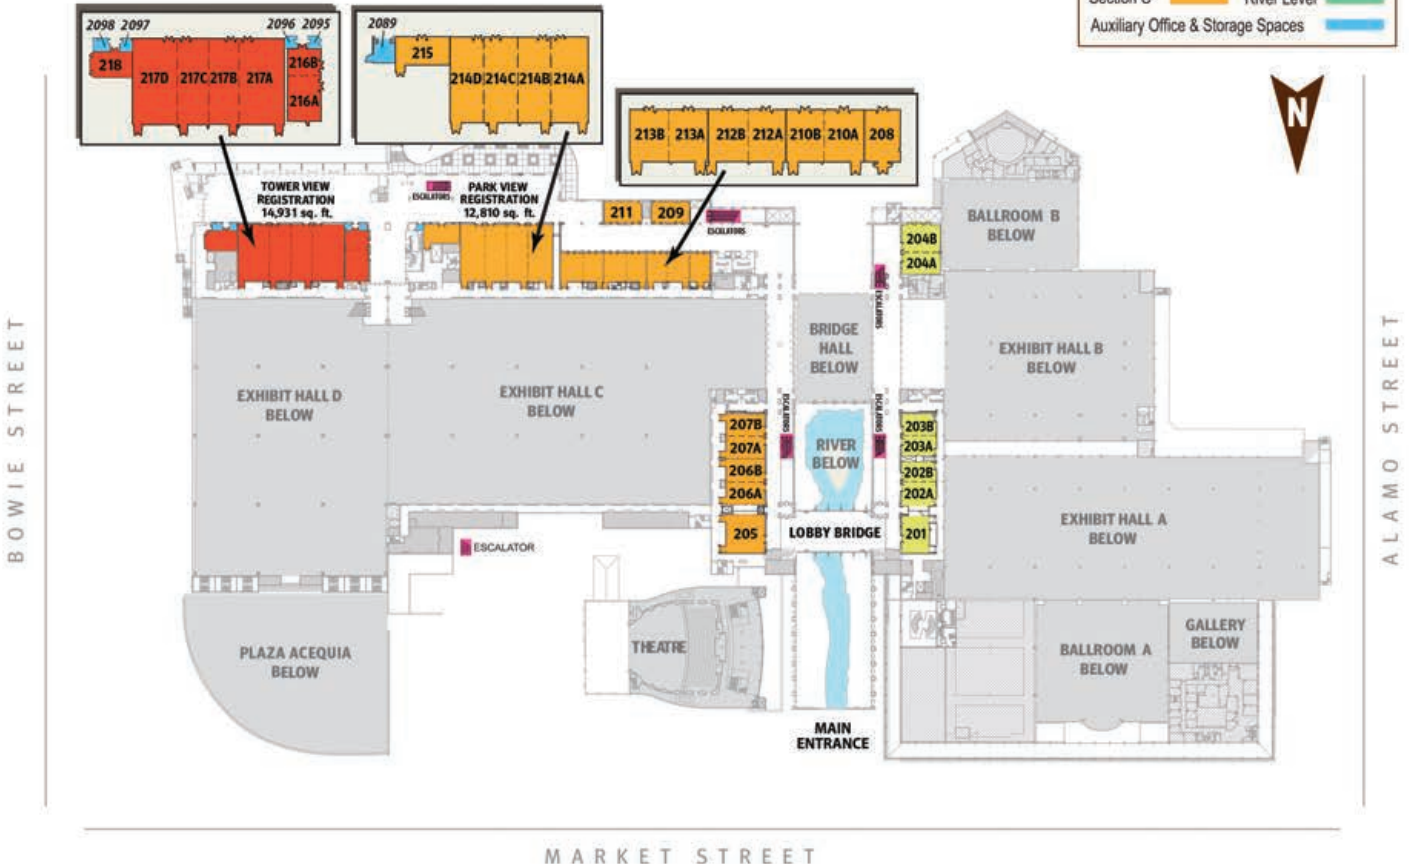

Setup capacities are based on certified MeetingMatrix™ room dimensions. Staging & other equipment will affect room set maximums.

* Banquet Setup: Round seating with 10/table

LEGEND

- Section A
- Section B
- Section C
- Section D
- Theatre
- River Level
- Auxiliary Office & Storage Spaces