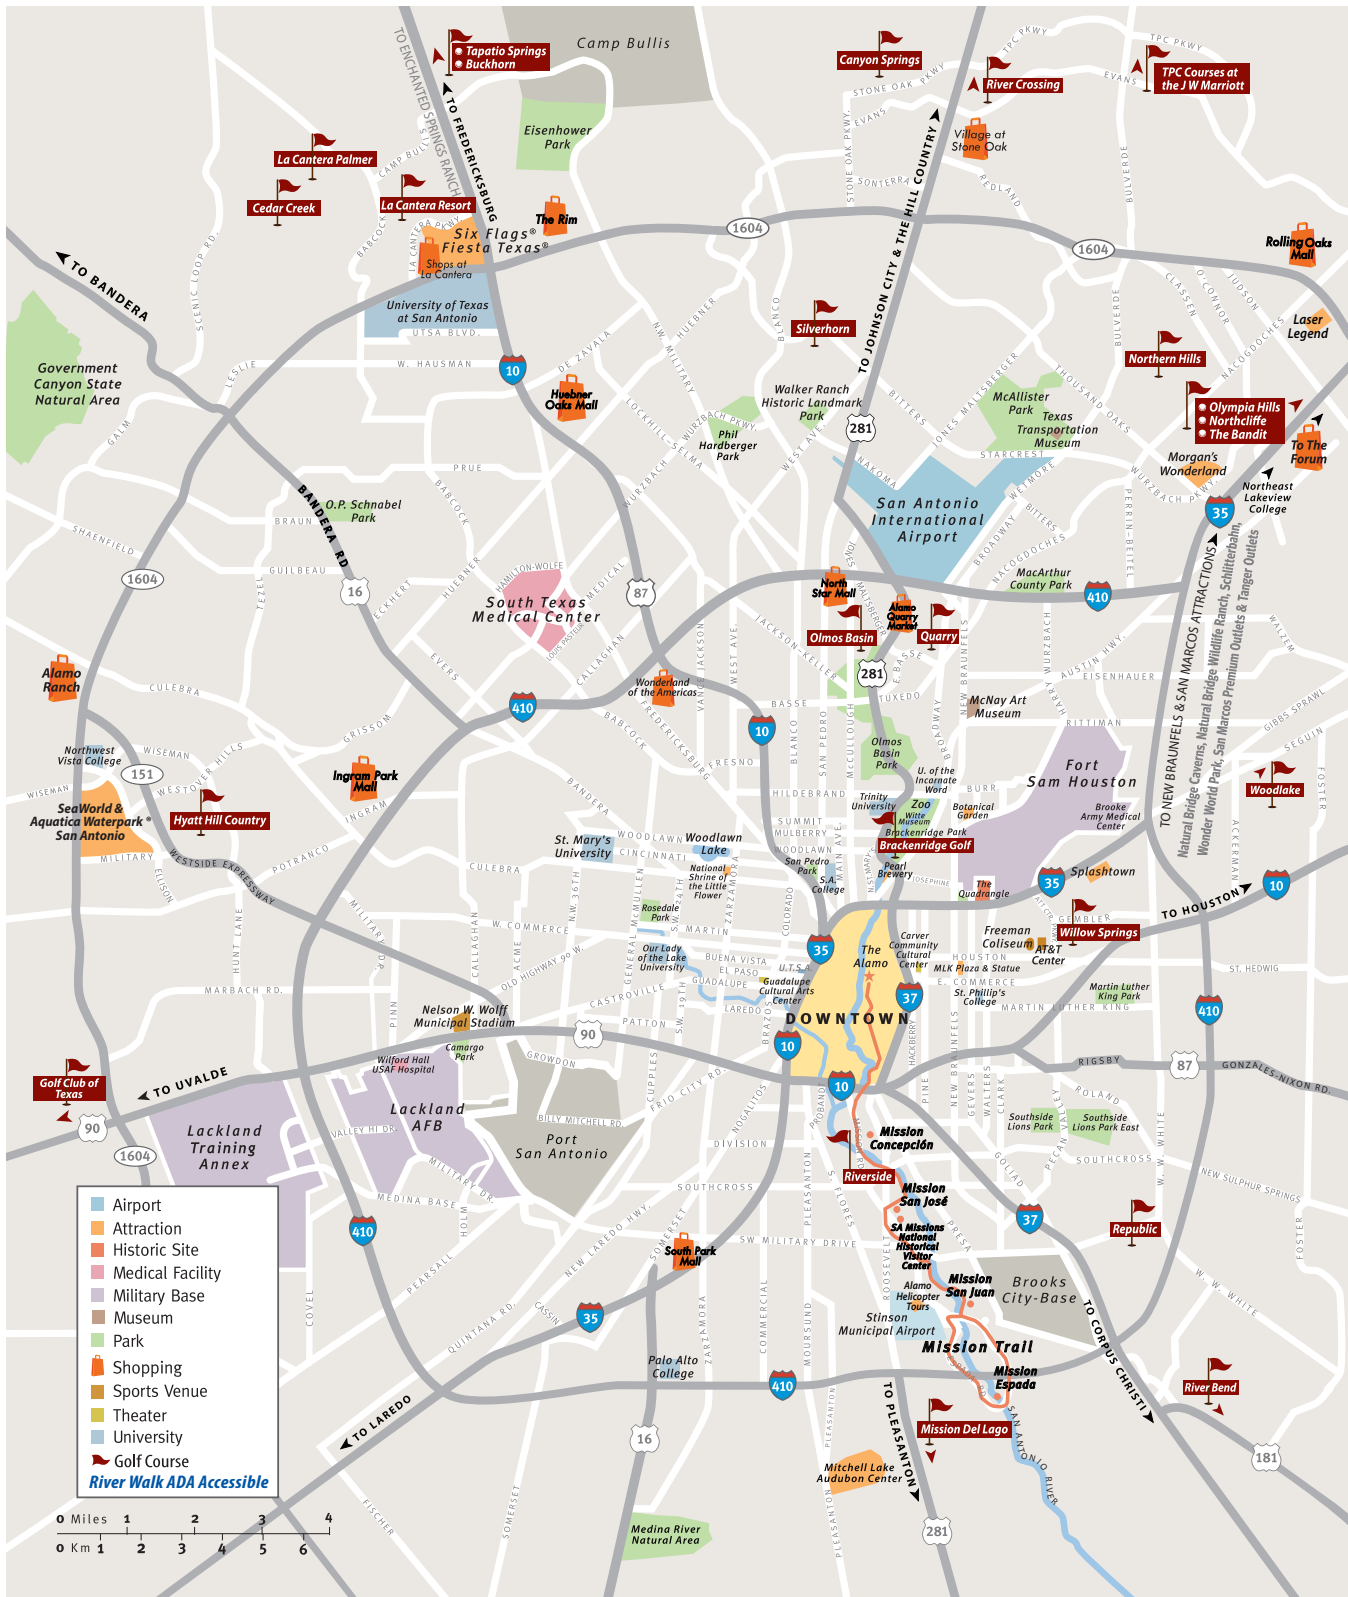

SAN ANTONIO RIVER WALK ADA ACCESSIBILITY MAP

San Antonio River Walk - River Bend Section

River Walk continues north

DOWNTOWN SAN ANTONIO MAP

SAN ANTONIO METROPOLITAN MAP

SAN ANTONIO ZOO

sazoo.org

catering@sazoo.org