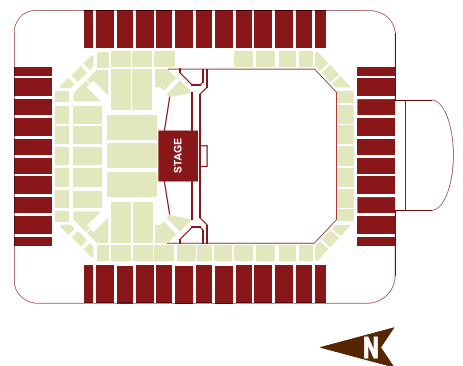

MODIFIED ARENA CONFIGURATION

Total Seating: 28,481
Field Level: 2,248 • **Plaza Level:** 12,006
Club Level: 2,912 • **Upper Level:** 11,315
(Floor space is approximately
100,000 gross square feet.)