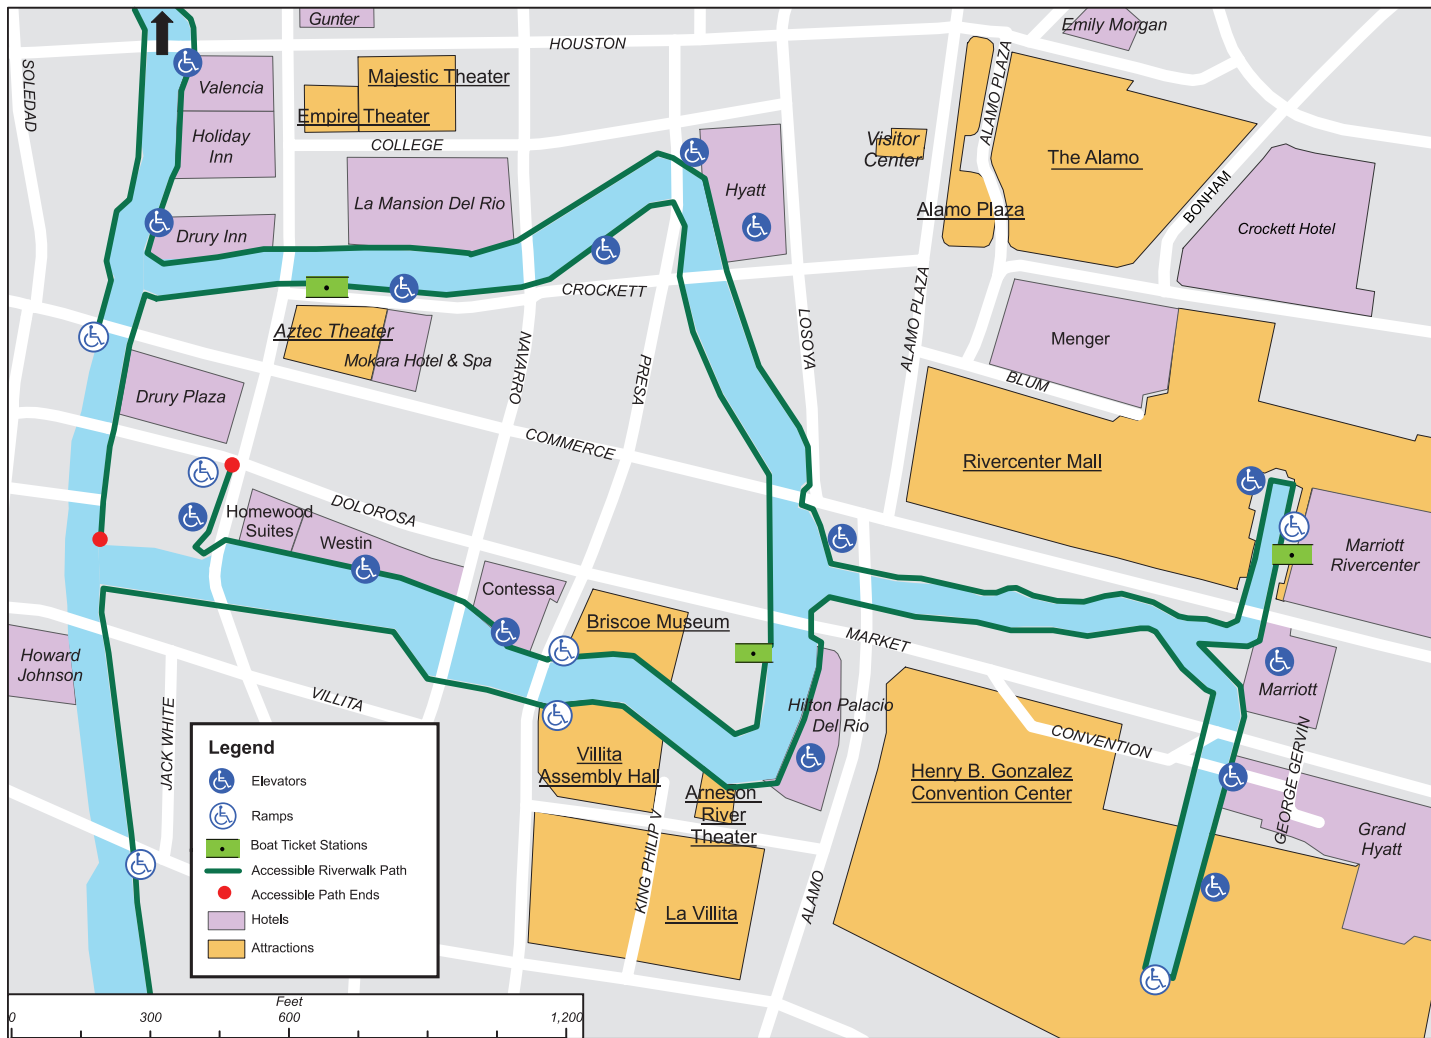

SAN ANTONIO RIVER WALK ADA ACCESSIBILITY MAP

San Antonio River Walk - River Bend Section

River Walk continues north

DOWNTOWN SAN ANTONIO MAP

SAN ANTONIO METROPOLITAN MAP

SAN ANTONIO ZOO

sazoo.org

catering@sazoo.org