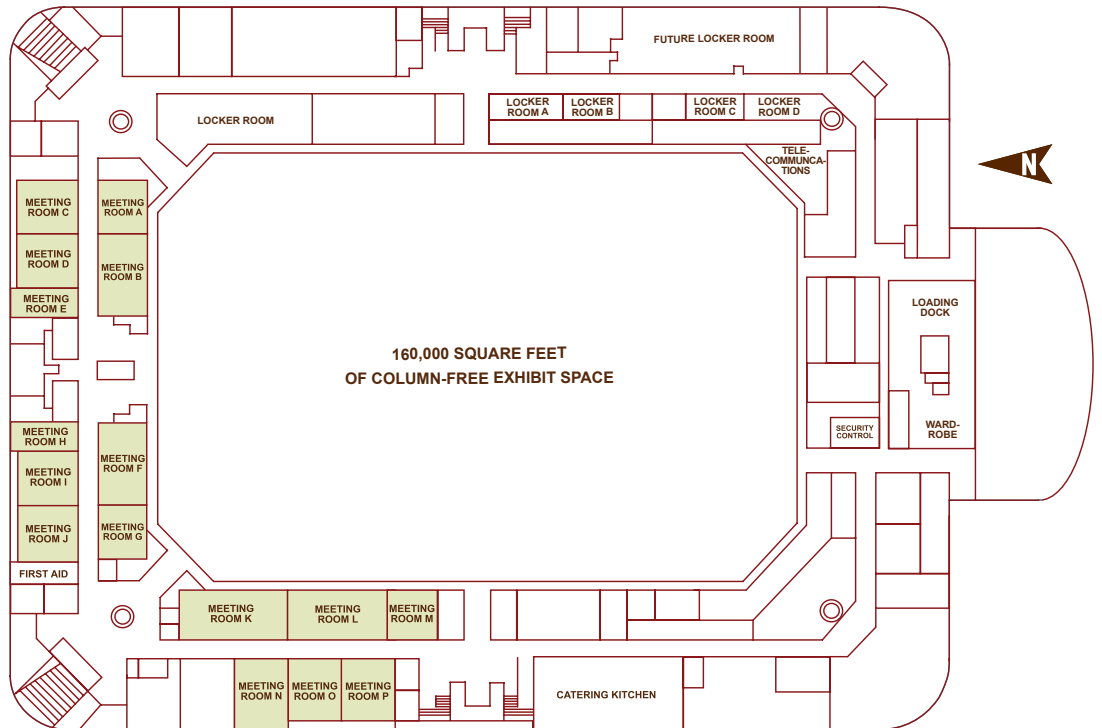

MEETING ROOMS

A/B, F/G,
N/O/P and K/L:
Partition walls have
the capacity to divide
or be contiguous.

**Total Square
Feet of
Meeting Room Space:**
30,648

**Maximum Booth
Layout:**
885 10'x 10' booths
with aisles