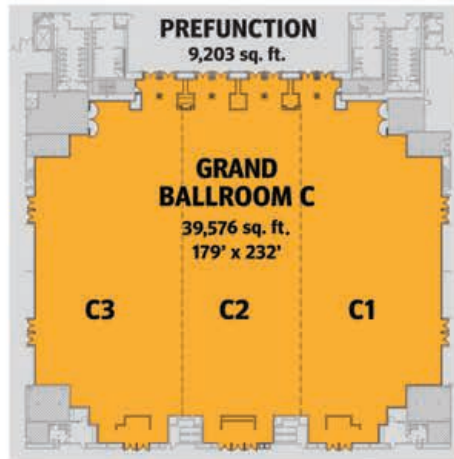

Setup capacities are based on certified MeetingMatrix™ room dimensions. Staging & other equipment will affect room set maximums.

* Banquet Setup: Round seating with 10/table

LEGEND

- Section A
- Section B
- Section C
- Auxiliary Office & Storage Spaces
- Section D
- Theatre
- River Level

GRAND BALLROOM LEVEL