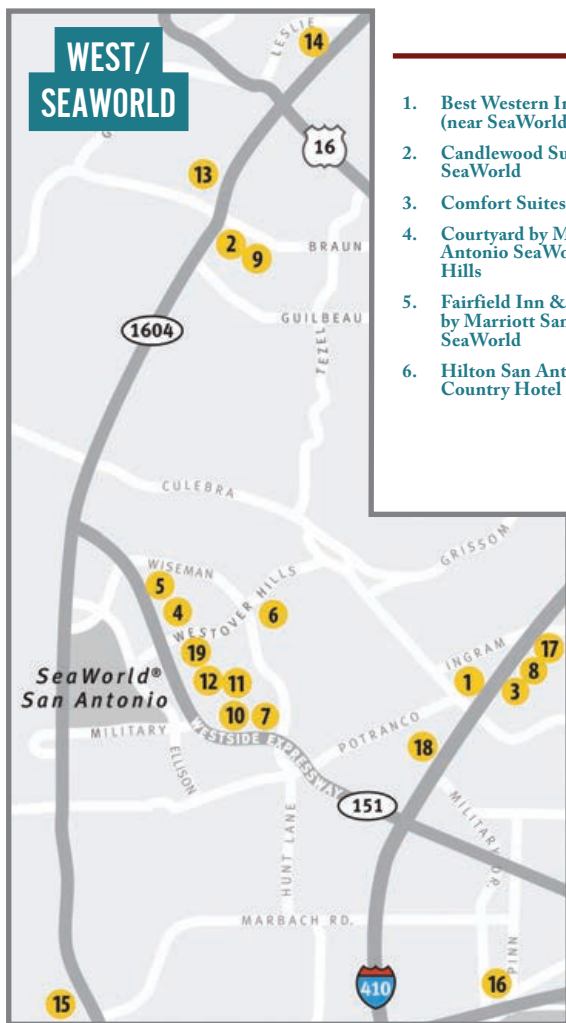

WEST/SEAWORLD HOTELS

1. Best Western Ingram Park Inn (near SeaWorld)
2. Candlewood Suites NW near SeaWorld
3. Comfort Suites near SeaWorld
4. Courtyard by Marriott San Antonio SeaWorld/Westover Hills
5. Fairfield Inn & Suites by Marriott San Antonio SeaWorld
6. Hilton San Antonio Hill Country Hotel & Spa
7. Holiday Inn Express & Suites NW SeaWorld
8. Holiday Inn Express & Suites San Antonio West
9. Holiday Inn Lackland/SeaWorld Area
10. Holiday Inn Northwest/SeaWorld Area
11. Hyatt Regency Hill Country Resort & Spa
12. La Quinta - Lackland
13. La Quinta Inn & Suites La Cantera
14. La Quinta Inn San Antonio SeaWorld Ingram Park
15. Microtel Inn & Suites SeaWorld/Lackland AFB
16. Red Roof Inn San Antonio - Lackland
17. Residence Inn by Marriott SeaWorld
18. SpringHill Suites SeaWorld-Lackland
19. Staybridge Suites San Antonio SeaWorld/Westover Hills Area