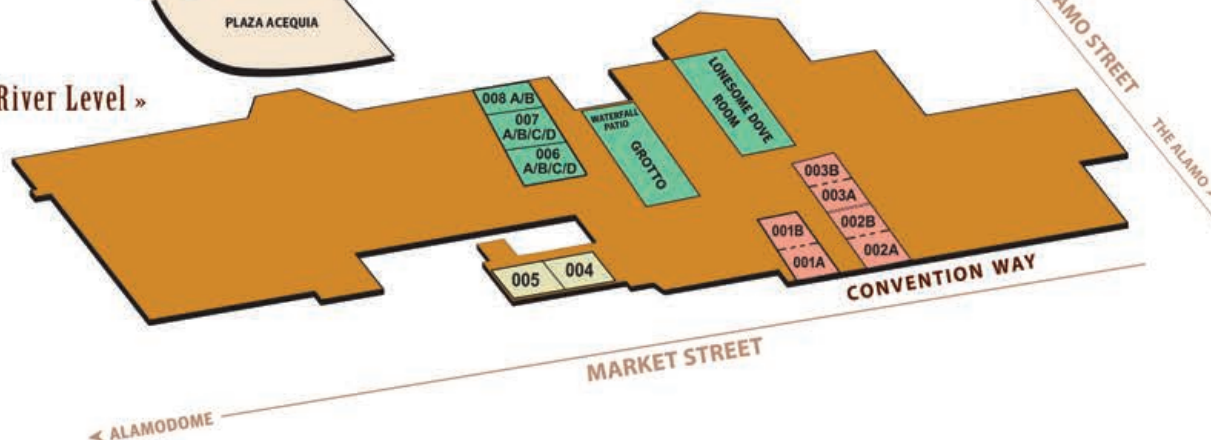

River Level »

LEGEND	
Section A	Section D
Section B	Theatre
Section C	River Level
Auxiliary Office & Storage Spaces	

Room placement is directional, not to scale.