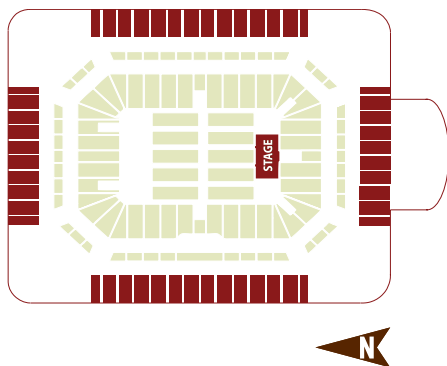

FULL STADIUM – SOUTH STAGE

Total Seating: 65,000
Field Level: 11,670 • **Plaza Level:** 18,540
Club Level: 3,852 • **Upper Level:** 17,330

ARENA CONFIGURATION IN THE ROUND

Total Seating: 28,065
Field Level: 1,832 • **Plaza Level:** 12,006
Club Level: 2,912 • **Upper Level:** 11,315
(30' x 30' stage)