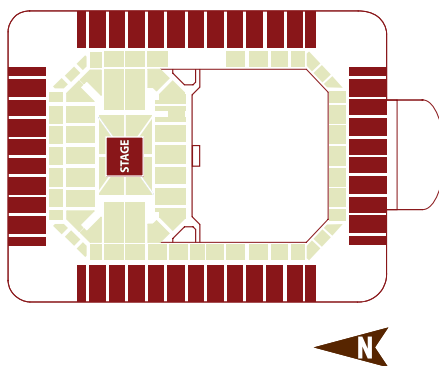

FULL STADIUM – SOUTH STAGE

Total Seating: 65,000
Field Level: 11,670 • **Plaza Level:** 18,540
Club Level: 3,852 • **Upper Level:** 17,330

ARENA CONFIGURATION IN THE ROUND

Total Seating: 28,065
Field Level: 1,832 • **Plaza Level:** 12,006
Club Level: 2,912 • **Upper Level:** 11,315
(30' x 30' stage)