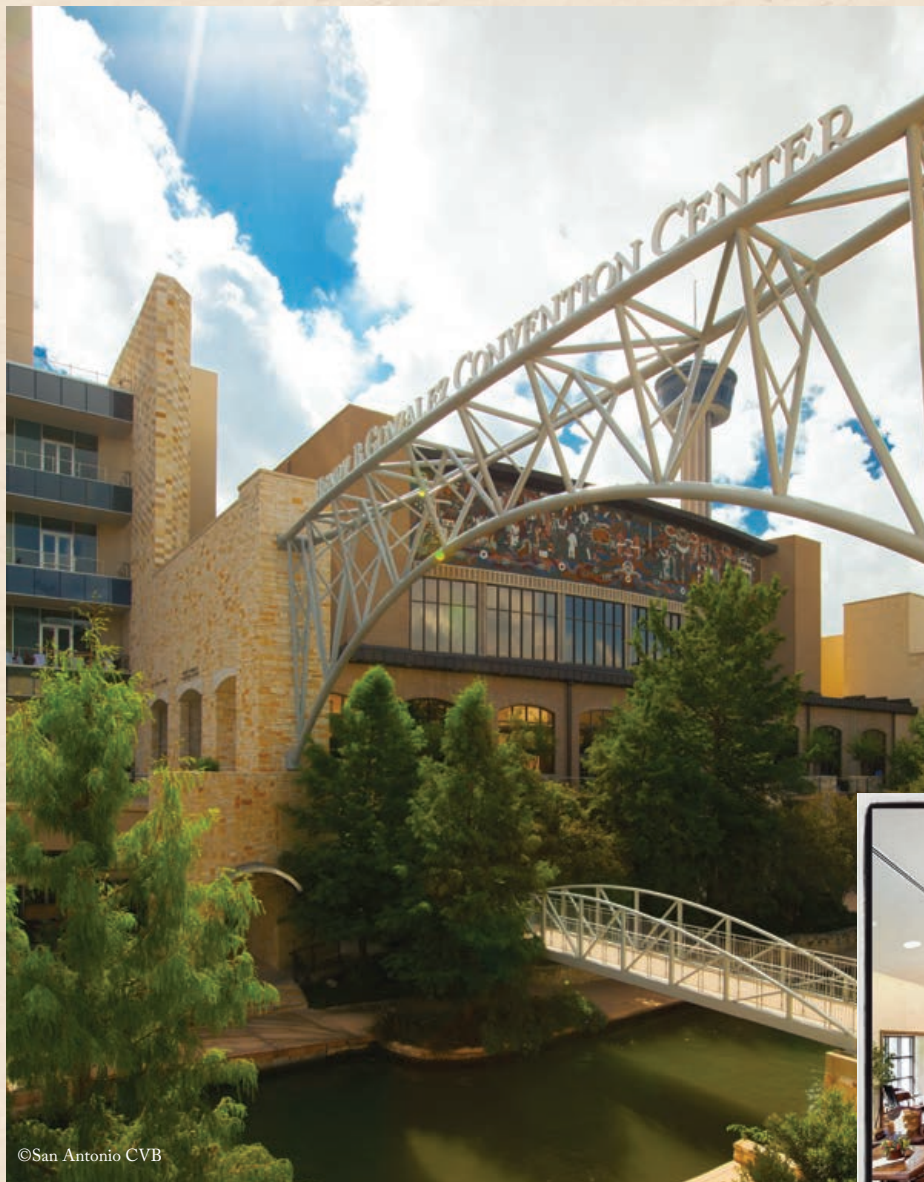

CONVENTION FACILITIES