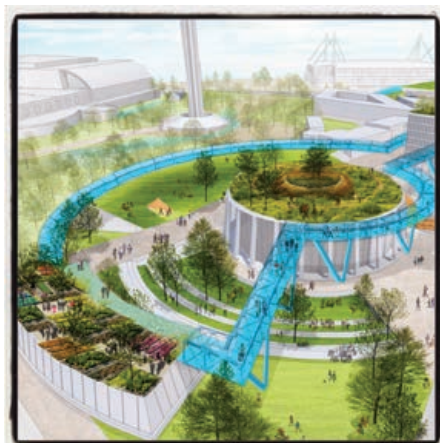

HEMISFAIR REVITALIZATION

The revitalization of Hemisfair Park will include 18 acres of parkland adjacent to the Henry B. González Convention Center featuring an interactive and artistic play environment that integrates fitness, botany, archeology and physics with San Antonio's history and culture. The expansive green open space will invite activities from play and picnics to musical performances and cultural festivals. Strolling down newly reinstated streets will reveal charming coffee houses, galleries and boutiques that embrace the authentic character of San Antonio. Completion deadlines are set for 2015 for the interactive Play Escape and 2018 for the large Civic Park—the Front Porch of San Antonio—for the city's tri-centennial celebration.