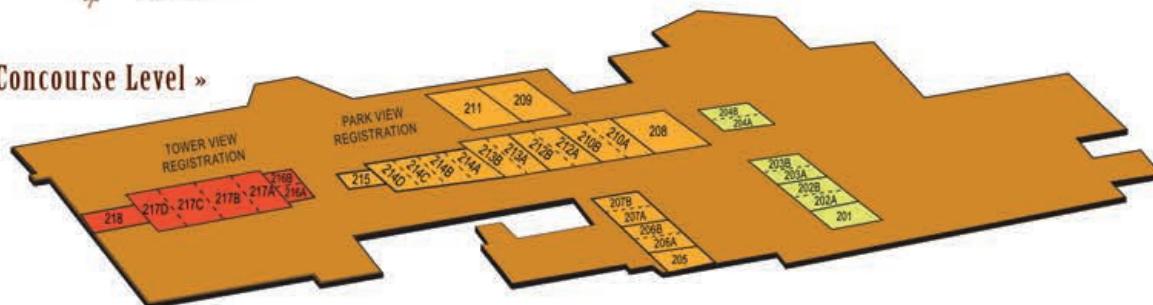

Concourse Level »